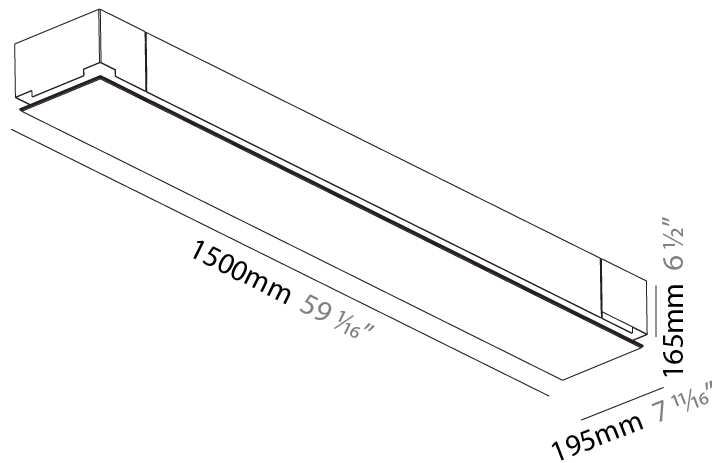

Series: Pi2
Subseries: Pi2 Whiteline
Brand: Prolicht
Division: Architectural
Mounting Type: Trimless
Mounting Location: Ceiling
Subcategory: Ambient

PHYSICAL

Shape: Rectangle
Length (mm): 1500
Length (in): 59 1/16
Width (mm): 195
Width (in): 7 11/16
Depth (mm): 165
Depth (in): 6 1/2
Ceiling Thickness (mm): 10 / 12.5 / 15 / 25 / 30
Ceiling Thickness (in): 3/8 or 1/2 or 9/16 or 1 or 1 3/16
Min. Recessing Depth (mm): 180
Min. Recessing Depth (in): 7 1/16
Light Distribution: Direct
Weight (kg): 9.7
Weight (lbs): 21.34
Diffuser: PMMA - Opal
Fixture Material: Extruded Aluminum / Steel
Cut-out Measurements: 1535mm / 60 7/16" x 230mm / 9 1/16"
Upon Request: Unique Sizes Unique Ceiling Thickness Unique Mounting Depth Spot Inserts

ELECTRICAL

Lamp Type: LED (Zhaga Standard)
Total Output Wattage (W): 47.8
Dimming: [Tri-Mode (Non-Dimming and Phase Dimming (120Vac only) and 0-10V Dimming)](#)
Driver Included: Yes
Driver Location: Integrated
Driver Type: Constant Current - Universal
Driver Class: Class 2
Input Voltage (V): 120 - 277
Constant Current (MA): 500

LED

Color Temperature (°K): [3000 / 3500 / 4000](#)
Max. Delivered Lumen (lm): 3890 / 4194 / 4280
CRI: >80 CRI
Efficiency (%): 0.611
Lamp Life (hrs): 50000
Upon Request: RGB-W Tunable White Special Color Temperature CRI90

OPTICAL

RATINGS AND CERTIFICATIONS

Certified By: Certified for North American Standards
IP rating: IP20

PROJECT
TYPE
SPECIFIER
QUANTITY
DATE

180mm 7 1/16"
1535mm x 230mm 60 7/16" x 9 1/16"
10 | 12 1/2 | 15 | 25 | 30mm
3/8" | 1/2" | 9/16" | 1" | 1 3/16"