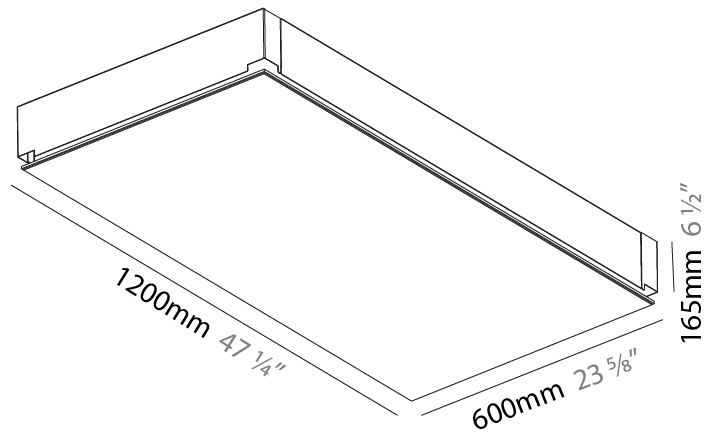

GENERAL

Series: Pi2
Subseries: Pi2 Whiteline
Brand: Prolicht
Division: Architectural
Mounting Type: Trimless
Mounting Location: Ceiling
Subcategory: Ambient

PHYSICAL

Shape: Rectangle
Length (mm): 1200
Length (in): 47 1/4
Width (mm): 600
Width (in): 23 5/8
Depth (mm): 165
Depth (in): 6 1/2
Ceiling Thickness (mm): 10 / 12.5 / 15 / 25 / 30
Ceiling Thickness (in): 3/8 or 1/2 or 9/16 or 1 or 1 3/16
Min. Recessing Depth (mm): 180
Min. Recessing Depth (in): 7 1/16
Light Distribution: Direct
Weight (kg): 22.217
Weight (lbs): 48.88
Diffuser: PMMA - Opal
Fixture Material: Extruded Aluminum / Steel
Cut-out Measurements: 1235mm / 48 5/8" x 635mm / 25"
Upon Request: Unique Sizes Unique Ceiling Thickness Unique Mounting Depth Spot Inserts

ELECTRICAL

Lamp Type: LED (Zhaga Standard)
Input Wattage (W): 110
Total Output Wattage (W): 92
Dimming: [Tri-Mode (Non-Dimming and Phase Dimming (120Vac only) and 0-10V Dimming)](#)
Driver Included: Yes
Driver Location: Integrated
Driver Type: Constant Current - Universal
Driver Class: Class 2
Input Voltage (V): 120 - 277
Constant Current (MA): 350

LED

[Color Temperature (°K): 3000 / 3500 / 4000](#)
Max. Delivered Lumen (lm): 8690 / 8830 / 9010
CRI: >80 CRI
Efficiency (%): 0.651
Lamp Life (hrs): 50000
Upon Request: RGB Tunable White Special Color Temperature CRI90

OPTICAL

RATINGS AND CERTIFICATIONS

Certified By: Certified for North American Standards
IP rating: IP20